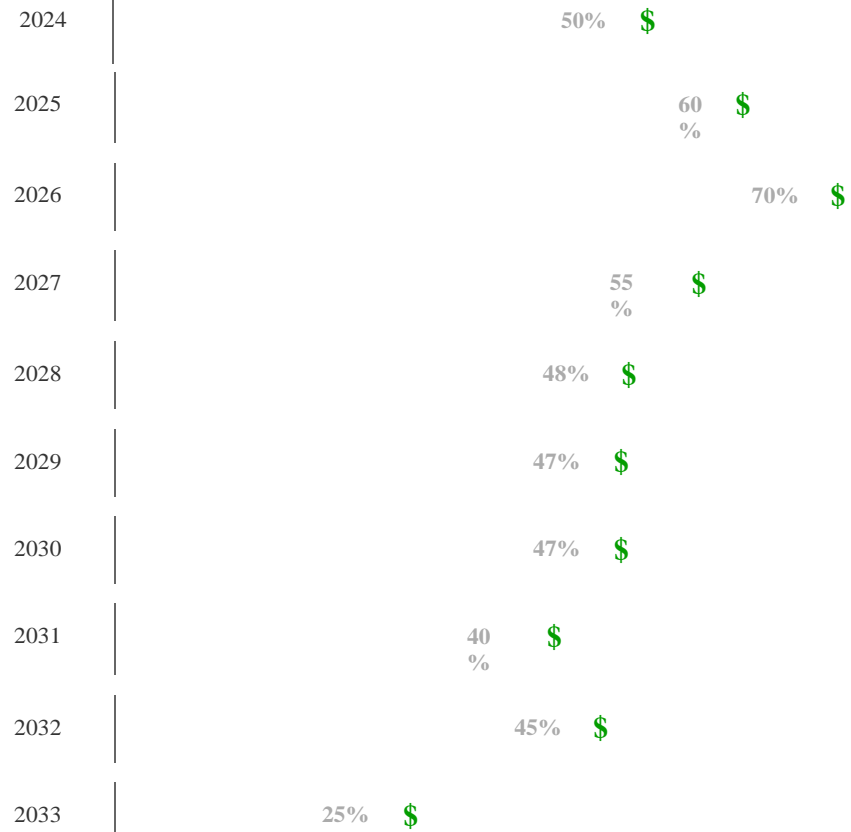

10,000 miles per year

POWERED BY

BLACK BOOK